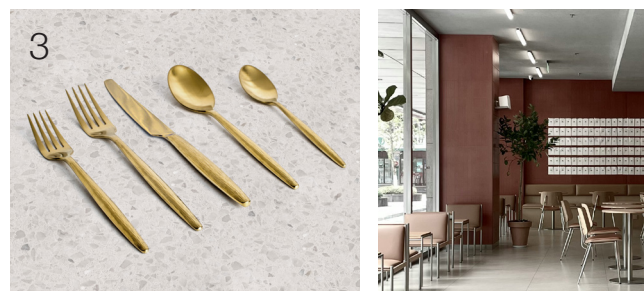

LIGHT & Bright

Illuminate your space with bright, light designs that combine modern sophistication with vibrant hues. Our collections feature a variety of finishes and playful colors, perfect for creating a welcoming atmosphere.

1. Nassau

Modern design with a smooth, scratch-resistant coating in vibrant colors.

2. Miami

Durable matte resin and stone with smooth, contoured forms for a minimalist look.

3. Owen

Combines modern and classic elements with textured handles and smooth tops.

4. Harmony™

Timeless design with soft curves and a large plating surface for versatile use.

5. Mezze™

Softly tapered shapes and on-trend glazes complete a two-tone artisanal look.

6. Gatsby™

Inspired by Art Deco designs, this drinkware features a fluted body made from SAN.

GUEST & BATH

DINING

SPA SERVICE

Get The Look.